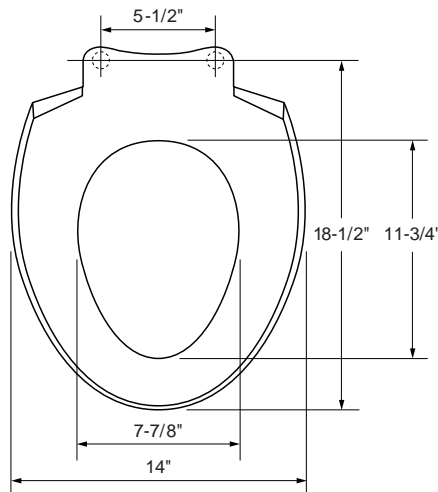

SoftClose Hinge for Smooth Quiet Closing

Top Tightening Mounting Bolts ensure easy installation on skirted toilets

Integrally Molded Bumpers

SPECIFICATIONS

Model SS154 for Elongated Bowls

SS154

Colors:
Standard #01 Cotton
Optional See price book for additional colors