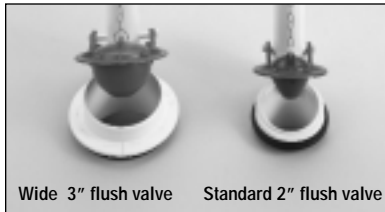

TOTO®

Perfection by Design

CST754SF Dartmouth 2 Piece Toilet, Universal Height, 1.6 GPF

CST754SF - Dartmouth Toilet
SS154 - Traditional SoftClose Seat

G-Max Technology:
Quiet, powerful,
commercial grade
flushing
performance.

Choose a Traditional
SoftClose toilet
seat, or upgrade to
a Chloe or Jasmin
washlet.

Fast Flush: Wide 3" flush valve is 125% larger
than conventional 2" flush valves.

- Classic design, two-piece toilet.
- Universal Height 16-1/8" rim height.
- Wide 2-1/8" computer designed trapway
- G-Max Technology
- Powerful, quiet flush every time
- Large water surface

High profile ADA compliant two-piece toilet with 12" rough-in. Low consumption (6 Lpf/1.6 Gpf) siphon jet flushing action.

Tank cover, fittings, color matched trip lever, less seat.

■ CST754SF

Elongated, less seat. 12" rough-in.

□ C754SF

Elongated front bowl only, 12" rough-in.

□ ST753S

Dartmouth tank and cover only. Complete with tank trim and coupling components.

□ SS154

Traditional SoftClose Seat: Traditional styled seat and lid gently close with a touch of the hand. Elongated, closed front seat with lid.