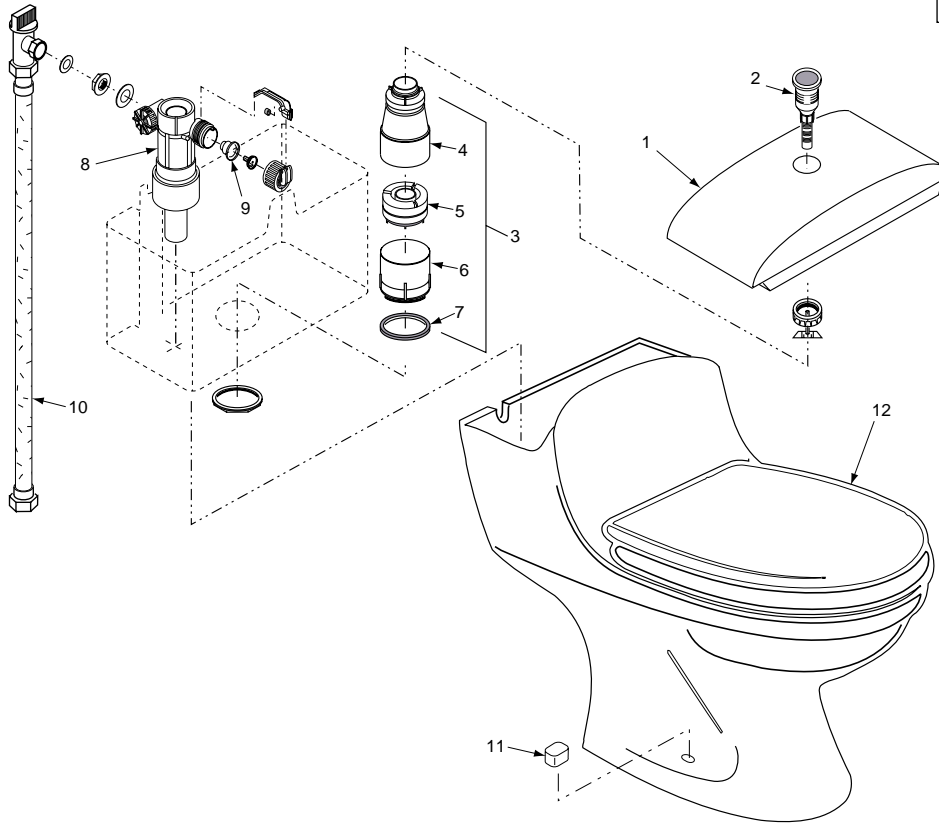

☐ **VENETO ELONGATED 1-PIECE TOILET, MODEL 9012**

97120.00.XXX Toilet complete with chrome flush button and seat hinges

97122.00.XXX Toilet complete with polished brass flush button and seat hinges

97123.00.XXX Toilet complete with gold flush button and seat hinges

Index No.	Part Number *	Description	Qty. Used	97120	97122	97123
1	80080.00.XXX	COVER, TANK	1	X	X	X
2	81080.00.000	FLUSH BUTTON ASSY, CHROME (W/BEZEL AND MTG HDWR)	1	X		
	81082.00.000	FLUSH BUTTON ASSY, POL BRASS (W/BEZEL AND MTG HDWR)	1		X	
	81083.00.000	FLUSH BUTTON ASSY, GOLD (W/BEZEL AND MTG HDWR)	1			X
3	83081.00.000	FLUSH VALVE ASSY (COMPLETE)	1	X	X	X
4	N/A	. VALVE HOUSING, UPPER	1	X	X	X
5	83084.00.000	. PISTON ASSY	1	X	X	X
6	N/A	. VALVE HOUSING, LOWER (W/MTG NUT)	1	X	X	X
7	83088.00.000	. GASKET	1	X	X	X
8	83082.00.000	WATER CONTROL ASSY (W/MTG HARDWARE)	1	X	X	X
9	83086.00.000	. MEMBRANE ASSY	1	X	X	X
10	83083.00.000	SUPPLY LINE (W/SHUTOFF VALVE AND GASKET)	1	X	X	X
11	82010.00.XXX	BOLT CAP	2	X	X	X
12	70030.00.XXX	SEAT, ELONGATED, W/CHROME HINGES	1	X		
	70032.00.XXX	SEAT, ELONGATED, W/POL BRASS HINGES	1		X	
	70033.00.XXX	SEAT, ELONGATED, W/GOLD HINGES	1			X