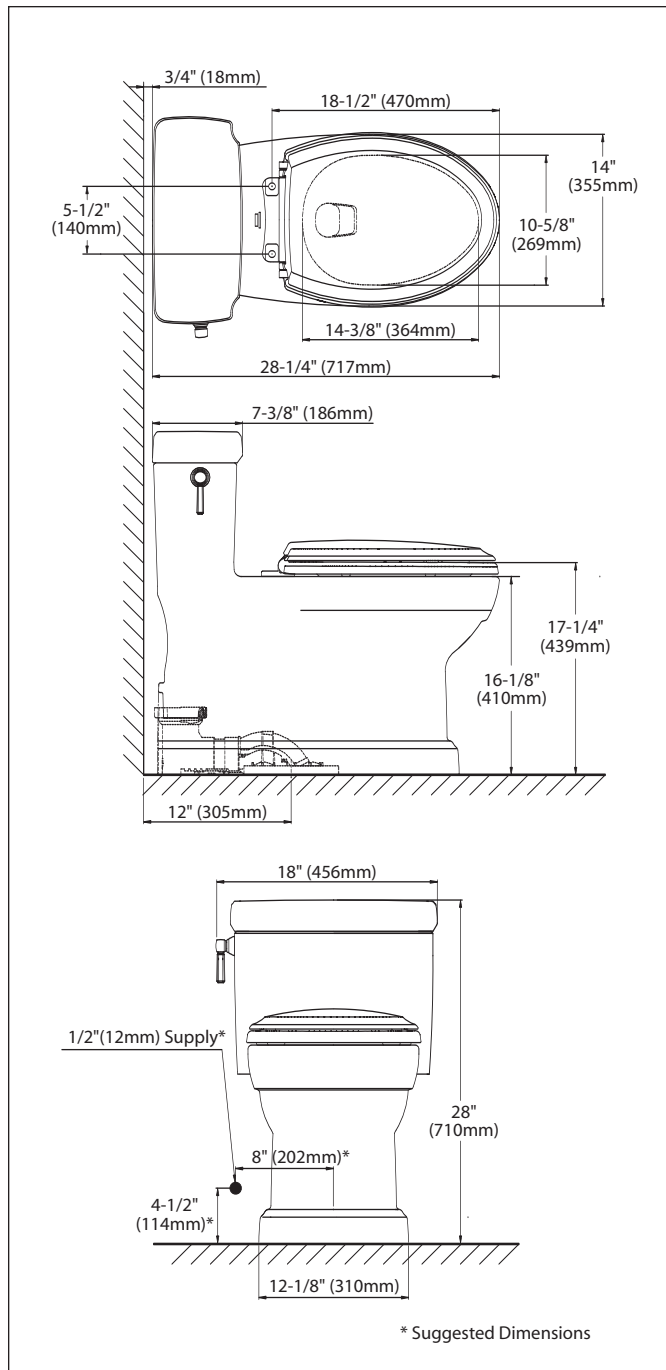

■ SPECIFICATIONS

Water Use: 1.6 Gpf / 6.0 Lpf

Flush System: Double Cyclone™

Min. Water Pressure:

8 psi (Static)

Water Surface: 7-7/8" x 9-7/8"

Trap Dia.: 2-1/8"

Rough-in: 12" (Standard) 10", 14"

Trap Seal: 2-3/16"

Warranty: Five Year Limited Warranty

Material: Vitreous China

Shipping Weight: **MS974224CFG**

120 lbs.

Shipping Dimensions:

MS974224CFG

32"L x 19-7/8"W

x 27-3/4"H

Fixture dimensions and hydraulic performance meet or exceed ANSI/ASME standard A112.19.2, CAN/CSA B45 requirements, and LASPS for rebate program.

Listing / Approvals: C-UPC, City of Los Angeles, State of Massachusetts, and others.

Meets the American Disabilities Act Guidelines and ANSI A117.1 requirements where installed so top of seat is 17"-19" from the finished floor.

These dimensions and specifications are subject to change without notice.