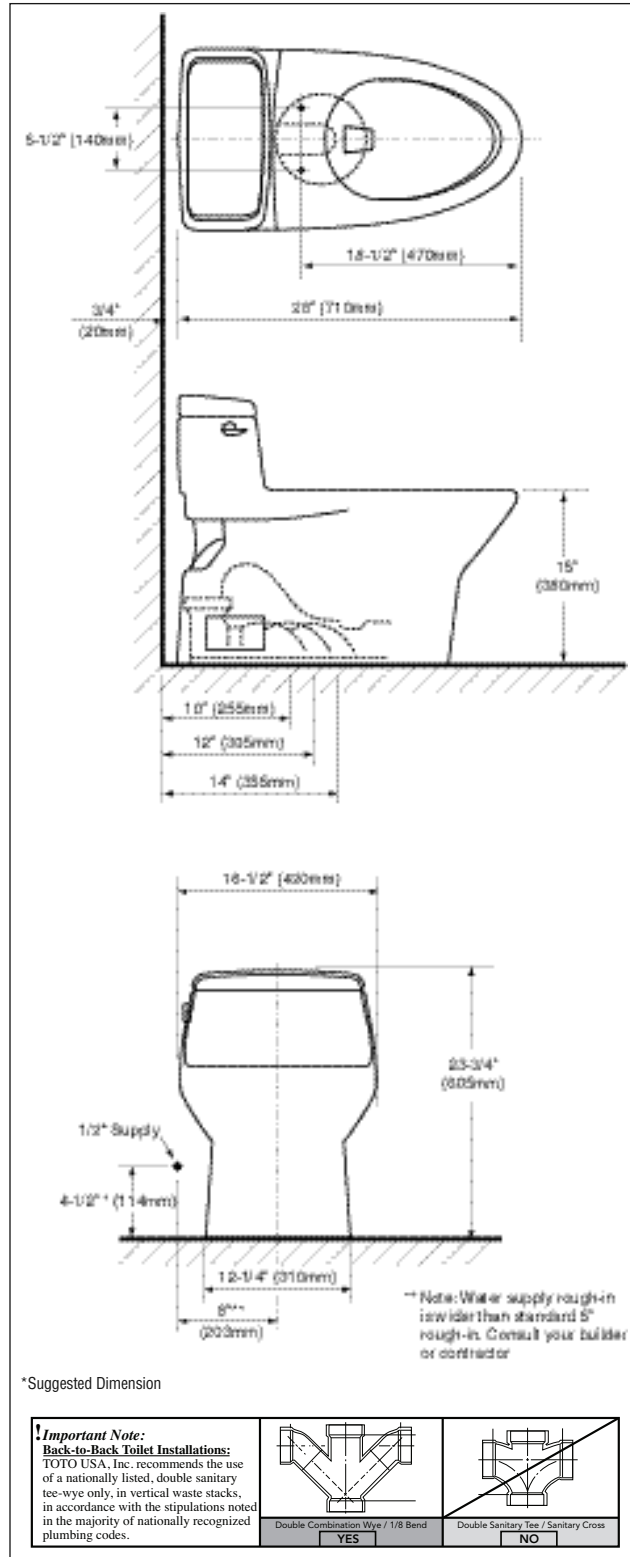

MS884114 Carolina® One Piece Toilet, 1.6 GPF

■ PERFORMANCE

The TOTO Power Gravity low consumption toilet received high ratings during ANSI/ASME testing at independent laboratories. Designed with a powerful siphon jet flushing action, the toilet offers a large water surface and a glazed trapway.

■ SPECIFICATIONS

Water Use: 1.6 Gpf / 6.0 Lpf
Flush System: Gravity Feed
(Power Gravity system)
Min. Water Pressure: 8 psi
Water Surface: 10" x 8-1/4"
Trap Diameter: 2-1/16"
Rough-in: 12" (10" and 14")
Trap Seal: 2-5/8"
Warranty: One Year Limited Warranty
Material: Tank & Bowl: Vitreous china
UniFit Rough-in: PVC

Shipping Weight: **MS884114** 105 lbs.

Shipping Dimension: **MS884114**
31-1/8"L x 18-1/8"W x 27-1/8"H

Fixture dimensions and hydraulic performance meet or exceed ANSI/ASME standard A112.19.2M and CAN/CSA B 45 requirements.

Listing and approval: IAPMO/UPC, CSA, City of Los Angeles, State of MA, and others

These dimensions and specifications are subject to change without notice.

U.S. Patent: 5.819.326 5.850.639
and Pending

MS884114 - Carolina® Toilet

TOTO®

TOTO U.S.A., INC. • 1155 Southern Road, Morrow, GA 30260
Tel. (770) 282-8686 • Fax. (770) 282-8701 • www.totousa.com
Printed in U.S.A. © TOTO LTD. 4/01 #A10040

Printed on recycled paper

REV 03/09