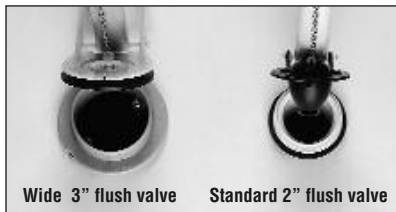

Complete with SoftClose seat, or upgrade to a Washlet®.

**Fast Flush:** New, wider 3" flush valve is 125% larger than conventional 2" flush valves.

- Elegant, low profile, one piece toilet
- Skirted styling with concealed trapway for easy cleaning
- UniFit Rough-in
- Power Gravity System
- Large water surface