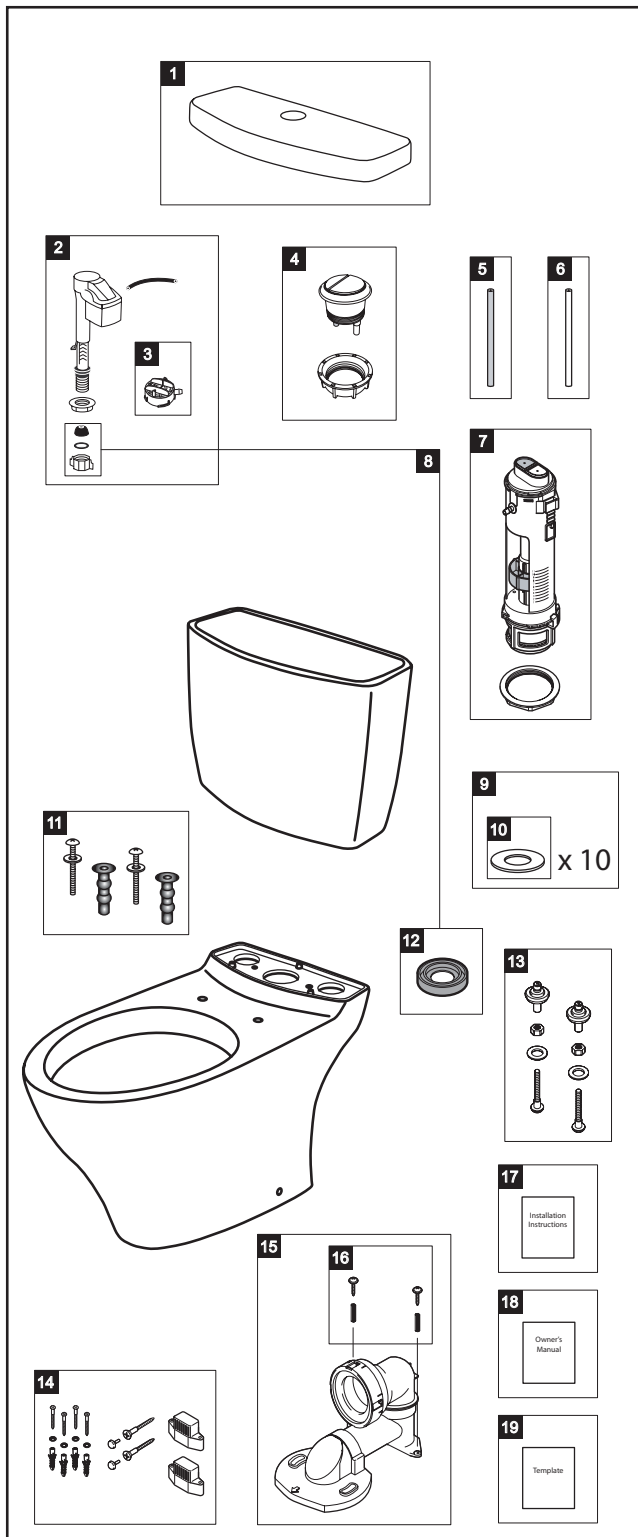

Aquia™ 1.6 Gpf Toilet, Elongated, Dual-Max™, 12" Rough-In

Item	Part	Description
1	TCU413CR#01	Tank Lid w/ Velcro Tape - Cotton White
	TCU413CR#03	Tank Lid w/ Velcro Tape - Bone
	TCU413CR#04	Tank Lid w/ Velcro Tape - Grey
	TCU413CR#11	Tank Lid w/ Velcro Tape - Colonial White
	TCU413CR#12	Tank Lid w/ Velcro Tape - Sedona Beige
	TCU413CR#51	Tank Lid w/ Velcro Tape - Ebony
2	TSU09A.8	Fill Valve - Dual-Max™ - Lavelle
3	THU123	Diaphragm Cap - Lavelle
4	THU221#CP	Push Button - Chrome Plated
5	9AU187	Push Rod For Reduce Flush (160mm)
6	9AU186	Push Rod For Full Flush (160mm)
7	THU224	Flush Valve
8	THU238	Parts Bag Assembly
9	9BU064E	Flush Valve Gasket (1pc)
10	THU227	Flush Valve Gaskets (10 Pieces)
11	THU651N	Top Mounting Seat Hardware
12	9BU062E	Tank to Bowl Gasket
13	TS810D	Tank Top Mounting Kit
14	THU223#CP	Toilet Mounting Hardware - Chrome Plated
15	TSU04W.12	"UniFit - 12"™ Rough-In"
16	THU217	Rough-In Mounting Hardware
17	0GU031-1	Installation Instructions
18	0GU032-1	Owner's Manual
19	0GU124-1	Template - Installation - CST414M -Aquia™

Product Number Explanations

Two-Piece Toilet	Tank	Bowl
(CST) Gravity Type Toilet	(ST) Tank	(CT) Bowl
(414) Model	(413) Model	(414) Model
(M) Dual-Max™	(M) Dual-Max™	