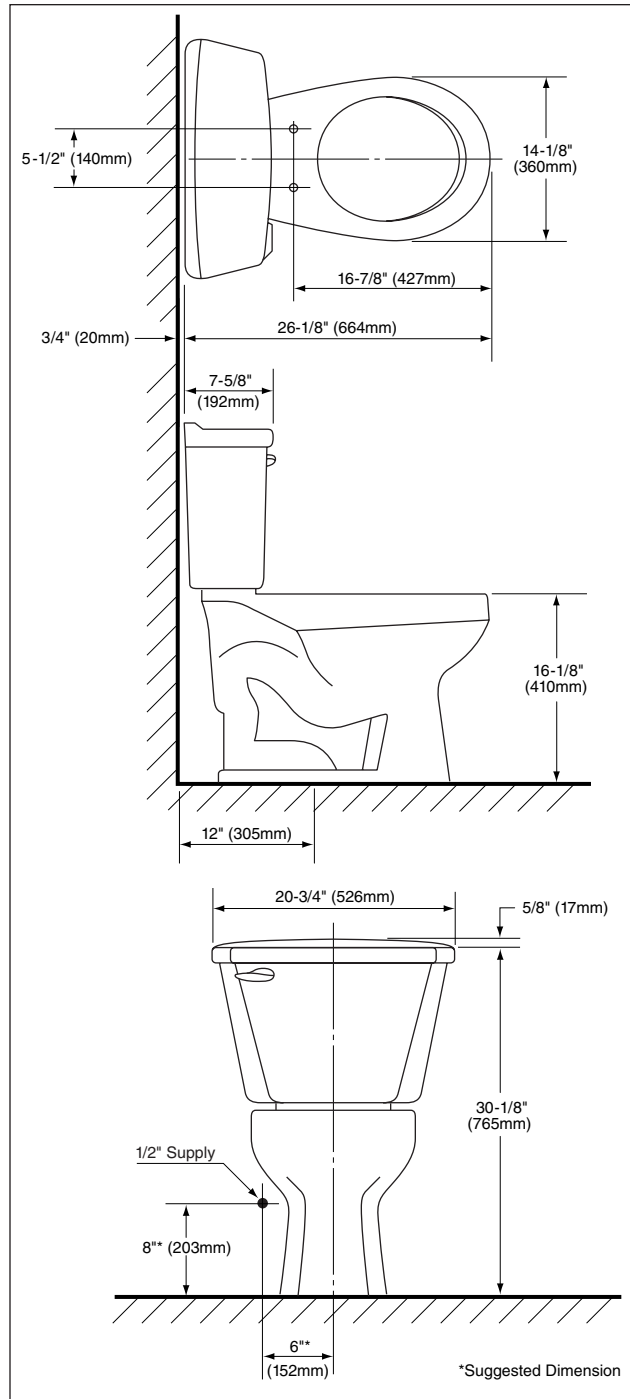

CST733F

Dalton Two Piece Toilet, 1.6 GPF, Round

■ PERFORMANCE

The TOTO 1.6 GPF toilet scored the highest possible rating in independent laboratory performance tests. With a powerful and quiet flush design, the toilet also offers a large water surface.

■ SPECIFICATIONS

Water Use: 6Lpf/1.6Gpf
Flush System: Siphon Jet Gravity flushing system
Min. Water Pressure: 8 psi
Water Surface: 8-5/8" x 7-1/2"
Trap Diameter: 2-1/8"
Rough-in: 12"
Trap Seal: 2-1/8"
Warranty: Five Year Limited Warranty
Material: Tank & Bowl: Vitreous china

Shipping Weight: **ST733** 40 lbs.
C733F 49 lbs.

Shipping Dimensions: **ST733** 21-1/4"L x 8-1/4"W¹
x 17-1/8"H
C733F 25-3/8"L x 9-5/8"W¹
x 15-5/8"W²
x 16-3/4"H

Fixture dimensions and hydraulic performance meet or exceed ANSI/ASME standard A112.19.2M and CAN/CSA B 45 requirements.

Listing / Approvals: IAPMO/UPC, CSA, City of Los Angeles, State of Massachusetts, and others

CST733F - Dalton Toilet

TOTO U.S.A., INC. • 1155 Southern Road, Morrow, GA 30260
Tel. (770) 282-8686 • Fax. (770) 282-8701 • www.totousa.com
Printed in U.S.A. © TOTO LTD. 03/02 #A10125B

Printed on recycled paper

REV 03/02