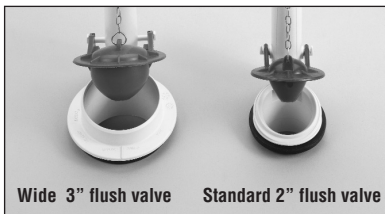

Low profile one piece toilet with 12" rough-in. Low consumption (6 Lpf/1.6 Gpf) siphon jet flushing action.

Tank cover, fittings, color matched trip lever, mounting covers and Traditional SoftClose seat included.

Power Gravity: A powerful and quiet flush, every time.

Complete with Traditional SoftClose toilet seat, or upgrade to a Washlet.

Fast Flush: Wide 3" flush valve is 125% larger than conventional 2" flush valves.

MS924154F

Plymouth One Piece Toilet, 1.6 GPF

■ PERFORMANCE

The TOTO ADA Power Gravity low consumption toilet received high ratings during ANSI/ASME testing at independent laboratories. Designed with a powerful siphon jet flushing action, the toilet offers a large water surface and a 100% glazed trapway.

■ SPECIFICATIONS

Water Use: 1.6 Gpf/6.0 Lpf
 Flush System: Gravity Feed (Power Gravity)
 Min. Water Pressure: 8 psi
 Water Surface: 10-3/8" x 8-1/4"
 Trap Diameter: 2-1/8"
 Rough-in: 12"
 Trapseal: 2-3/8"
 Warranty: Five Year Limited Warranty
 Material: Vitreous china