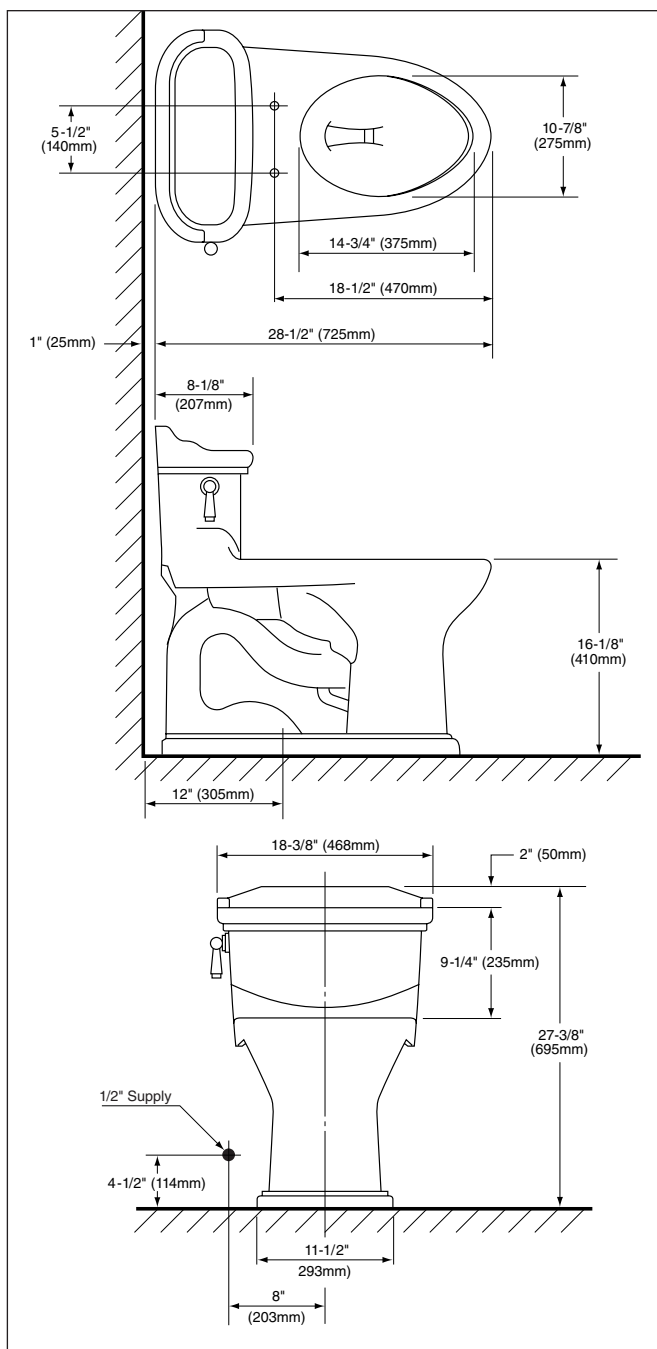

■ SPECIFICATIONS

Water Use: 1.6 Gpf/6.0 Lpf
 Flush System: Gravity Feed (Power Gravity)
 Min. Water Pressure: 8 psi
 Water Surface: 10-3/8" x 8-1/4"
 Trap Diameter: 2-1/8"
 Rough-in: 12"
 Trapseal: 2-3/8"
 Warranty: Five Year Limited Warranty
 Material: Vitreous china

Shipping Weight: **MS924154F** 91.5 lbs.

Shipping Dimensions: **MS924154F**
 30-3/4"L x 18-7/8"W
 x 27-3/8"H

Fixture dimensions and hydraulic performance meet or exceed ANSI/ASME standard A112.19.2M and CAN/CSA B 45 requirements.

Listing / Approvals: IAPMO/UPC, CSA, City of Los Angeles, State of Massachusetts, and others.

Meets the American Disabilities Act Guidelines and ANSI A117.1 requirements where installed so top of rim is 17"- 19" from the finished floor.

These dimensions and specifications are subject to change without notice.

MS924154F - Plymouth Toilet