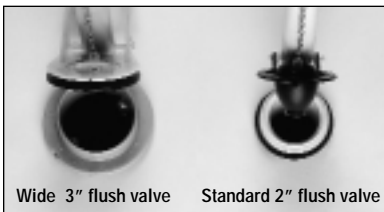

TOTO®

Perfection by Design

MS854114S/MS853113S

UltraMax One Piece Toilet, 1.6 GPF

MS854114S - UltraMax Toilet with SoftClose Seat

G-Max Technology: Quiet, powerful, commercial grade flushing performance.

Complete with SoftClose seat, or upgrade to a Zoë washlet or Warmlet.

Fast Flush: New, wider 3" flush valve is 125% larger than conventional 2" flush valves.

Colors:

Standard #01 Cotton

Optional See price book for additional colors

Trip Lever:

Standard #CP Chrome Plated

Optional See price book for additional finishes

- Sleek, high profile one piece design
- G-Max Technology
- Powerful, quiet flush every time
- Wide, 2 $\frac{1}{8}$ " computer designed trapway
- Large water surface

High profile one piece toilet. Low consumption (6Lpf/1.6Gpf) siphon jet flushing action.