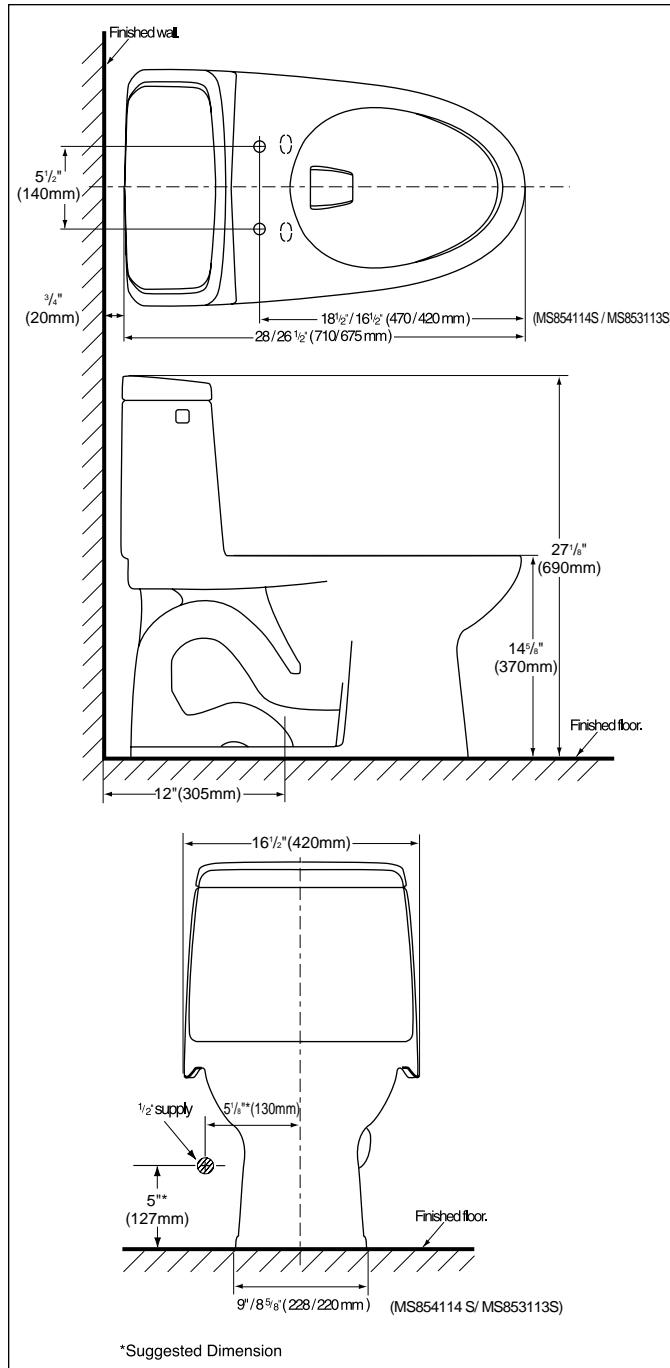

■ SPECIFICATIONS

Water Use: 6Lpf/1.6 Gpf
 Flush System: Gravity Feed
 (G-Max System)
 Min. Water Pressure: 8 psi (Static)
 Water Surface: 10¹/₄" x 8¹/₄"
 Trap Dia.: 2¹/₈"
 Rough-in: 12"
 Trap Seal: 2⁵/₈"
 Warranty: Five Year Limited Warranty
 Material: Vitreous China

Shipping Weight: **MS854114S/MS853113S** 89 lbs.
 (Includes SoftClose Seat)

Shipping Dimensions:

MS854114S/MS853113S
 30³/₄"L x 18¹/₈"W x 27¹/₈"H

Fixture dimensions and hydraulic performance meet or exceed ANSI/ASME standard A112.19.2M and CAN/CSA B 45 requirements.

Listing / Approvals: IAPMO/UPC, CSA, City of Los Angeles, State of Massachusetts, and others.

These dimensions and specifications are subject to change without notice.

U.S. Patent: D379.496 D406.329
 5.918.325 5.983.413

*Suggested Dimension

MS854114S/MS853113S - UltraMax Toilet